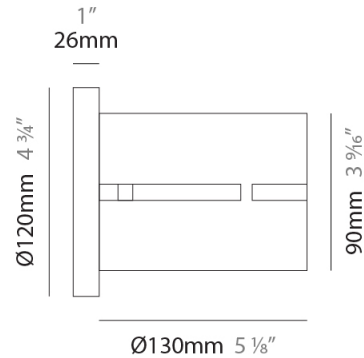

PROJECT	_____
TYPE	_____
SPECIFIER	_____
QUANTITY	_____
DATE	_____

LUZ OCULTA METAL SURFACE

D53027-

base number   Finish
Options

1. To build a product code in our configurator select the specify button on the base model # product page
2. To build a manual product code on this datasheet choose from the options listed below in blue font and add the suffix to the base model #

GENERAL

Series: Luz Oculta
Subseries: Luz Oculta Metal
Partner: Fambuena
Division: Design
Installation: Surface
Product Type: Wall Surface
Mounting Location: Wall
Light Distribution: Wall Effect

PHYSICAL

Shape: Cylinder
Diameter (mm): 130
Diameter (in): 5 1/4
Height (mm): 120
Depth (mm): 156
Height (in): 4 3/4
Depth (in): 6 1/8
Fixture Finish: [BRA](#) / [BRZ](#) / [ABR](#)
Fixture Material: Metal

ELECTRICAL

Number of Lamps: 1
Lamp Type: LED Retrofit
Lamp Shape: T4
Bulb Included: Bulb Not Included
Max. Wattage Per Lamp (W): 5
Lamp Base: G9
Input Voltage (V): 120

LED

OPTICAL

RATINGS AND CERTIFICATIONS

Certified By: Certified for North American Standards
IP rating: IP20